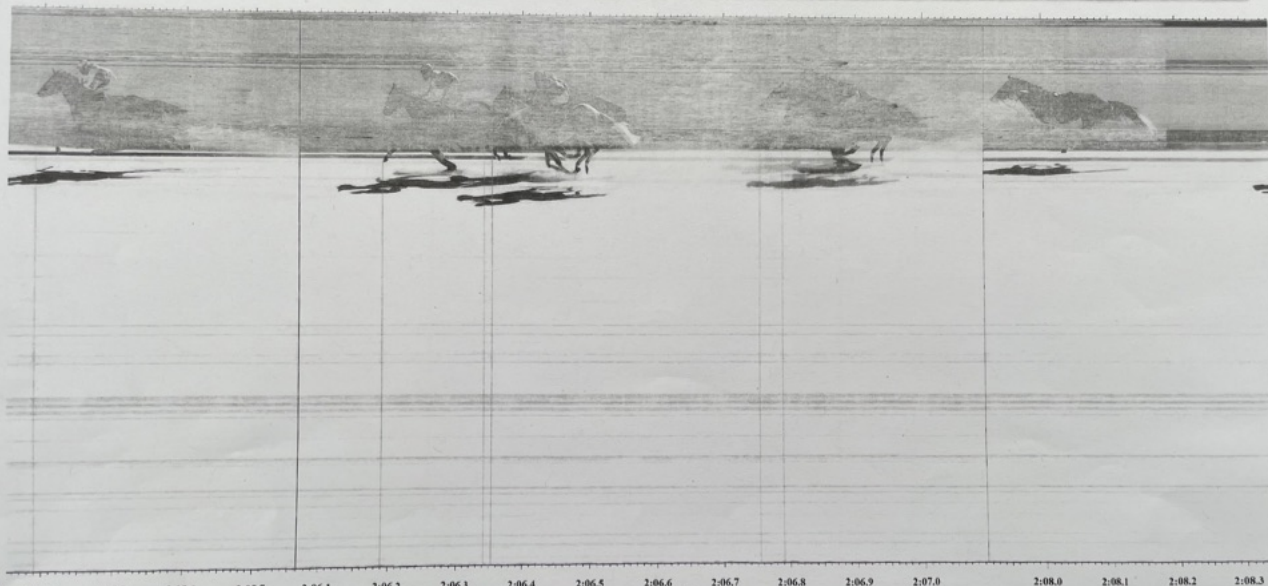

K3

white turf
St. Moritz

LONGINES 82. GROSSER PREIS
VON ST. MORITZ

Rank	Bib	Jockey/Driver	Horse	Time	Gap	Delta	Km Red.
1	12	Janacek V.	Firrioso	2:05.59			1:02.70
2	10	Piechadek R.	Mordred	2:06.19	4 lengths	5 lengths	1:03.10
3	6	Murzabayev B.	Nubius	2:06.34	4 1/2 lengths	1 length	1:03.17
4	2	Gulbert N.	Uister	2:06.35	4 1/2 lengths	Short Head	1:03.18
5	5	Burgin T.	Autumn Twilight	2:06.75	6 1/2 lengths	2 lengths	1:03.38
6	13	Schneldor G.	Nimrod	2:06.79	7 lengths	3/4 Head	1:03.40
7	7	Walf L.	De La Fayette	2:08.38	15 lengths	04 1/2 lengths	1:04.19
8	8	Bossa F.	Jacksun	2:11.33	Distanced	30 1/2 Distanced	1:05.67
9	11	Schiergen D.	High Hope	2:11.75	Distanced	2 lengths	1:05.88
10	3	Pechaur M.	Shariyar	2:12.07	Distanced	06 1/2 lengths	1:06.04
11	9	Santiago D.	Tonnencourt	2:13.42	Distanced	06 1/2 lengths	1:06.71
	1	Ruis S.	Pegasus				

sans cavalier

Camera: Myria

Start: 20.02.2022 12:38:56.8297

Print: 20/02/2022 12:45:43

Race ID: 3

Version: 1.0

RSC: 3

J. Bont

H. Kree