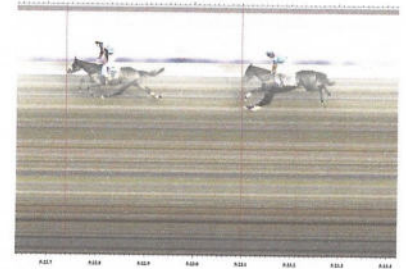

INSTITUT EQUESTRE NATIONAL AVENCHES

Camera : Scan'O'Vision STAR

Start : 08.10.2023 16:07:51.3200

Print : 08.10.2023 16:14:28

Race ID : 23100808