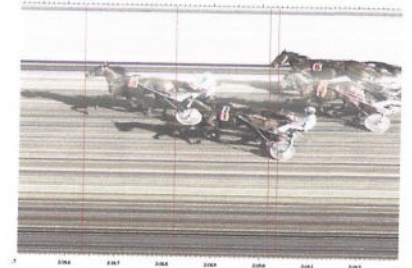

INSTITUT EQUESTRE NATIONAL AVENCHES

Camera : Scan'O'Vision STAR

Start : 08.10.2023 14:50:36.2052

Print : 08.10.2023 14:56:06

Race ID : 23100806