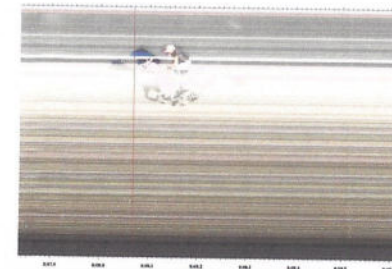

INSTITUT EQUESTRE NATIONAL AVENCHES

Camera : Scan'O'Vision STAR
Start : 08.10.2023 16:43:22.7113
Print : 08.10.2023 16:53:53
Race ID : 23100809