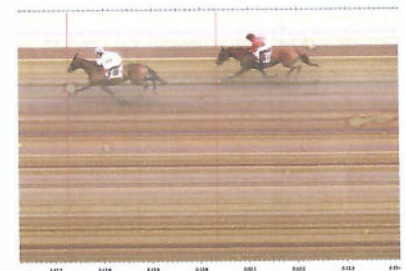

INSTITUT EQUESTRE NATIONAL AVENCHES

Camera : Scan'O'Vision STAR
Start : 13.10.2024 13:50:05.5123
Print : 13.10.2024 13:56:05
Race ID : 24101303