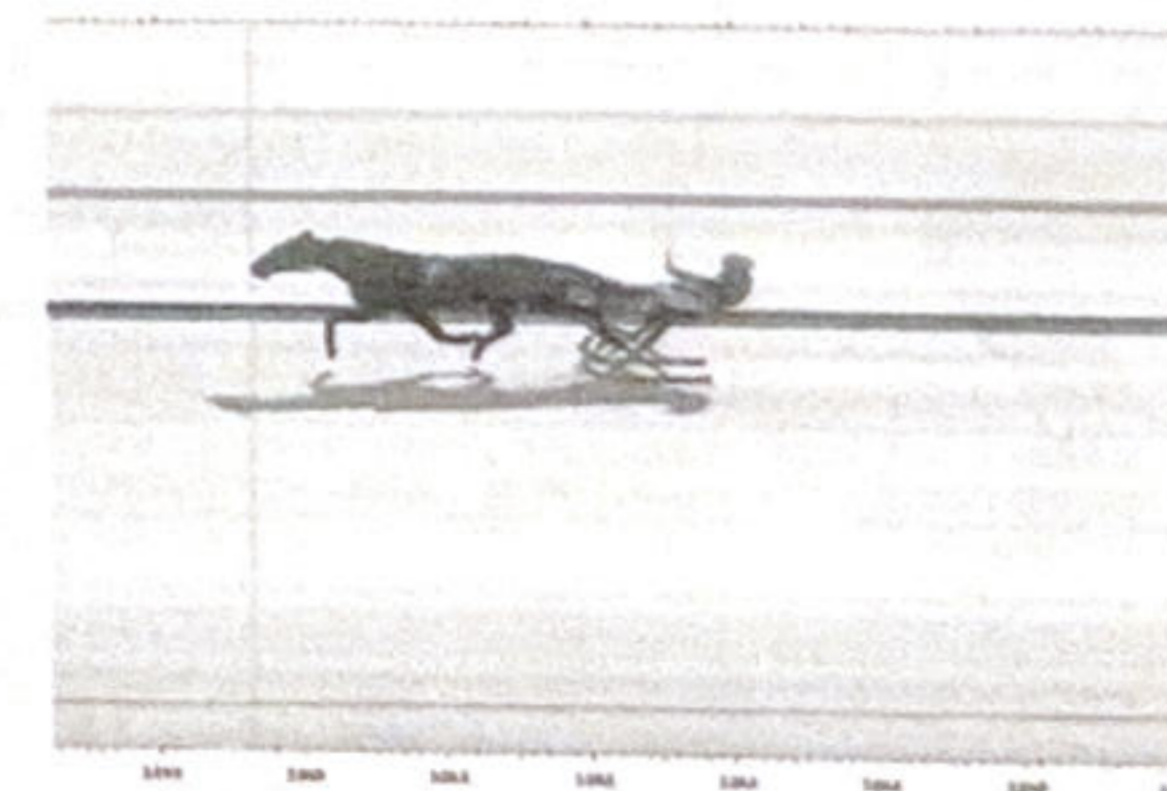

Camera : Scan'O'Vision STAR

Start : 08.02.2026 11:50:38.1008

Print : 08.02.2026 11:56:07

Race ID : 26020801