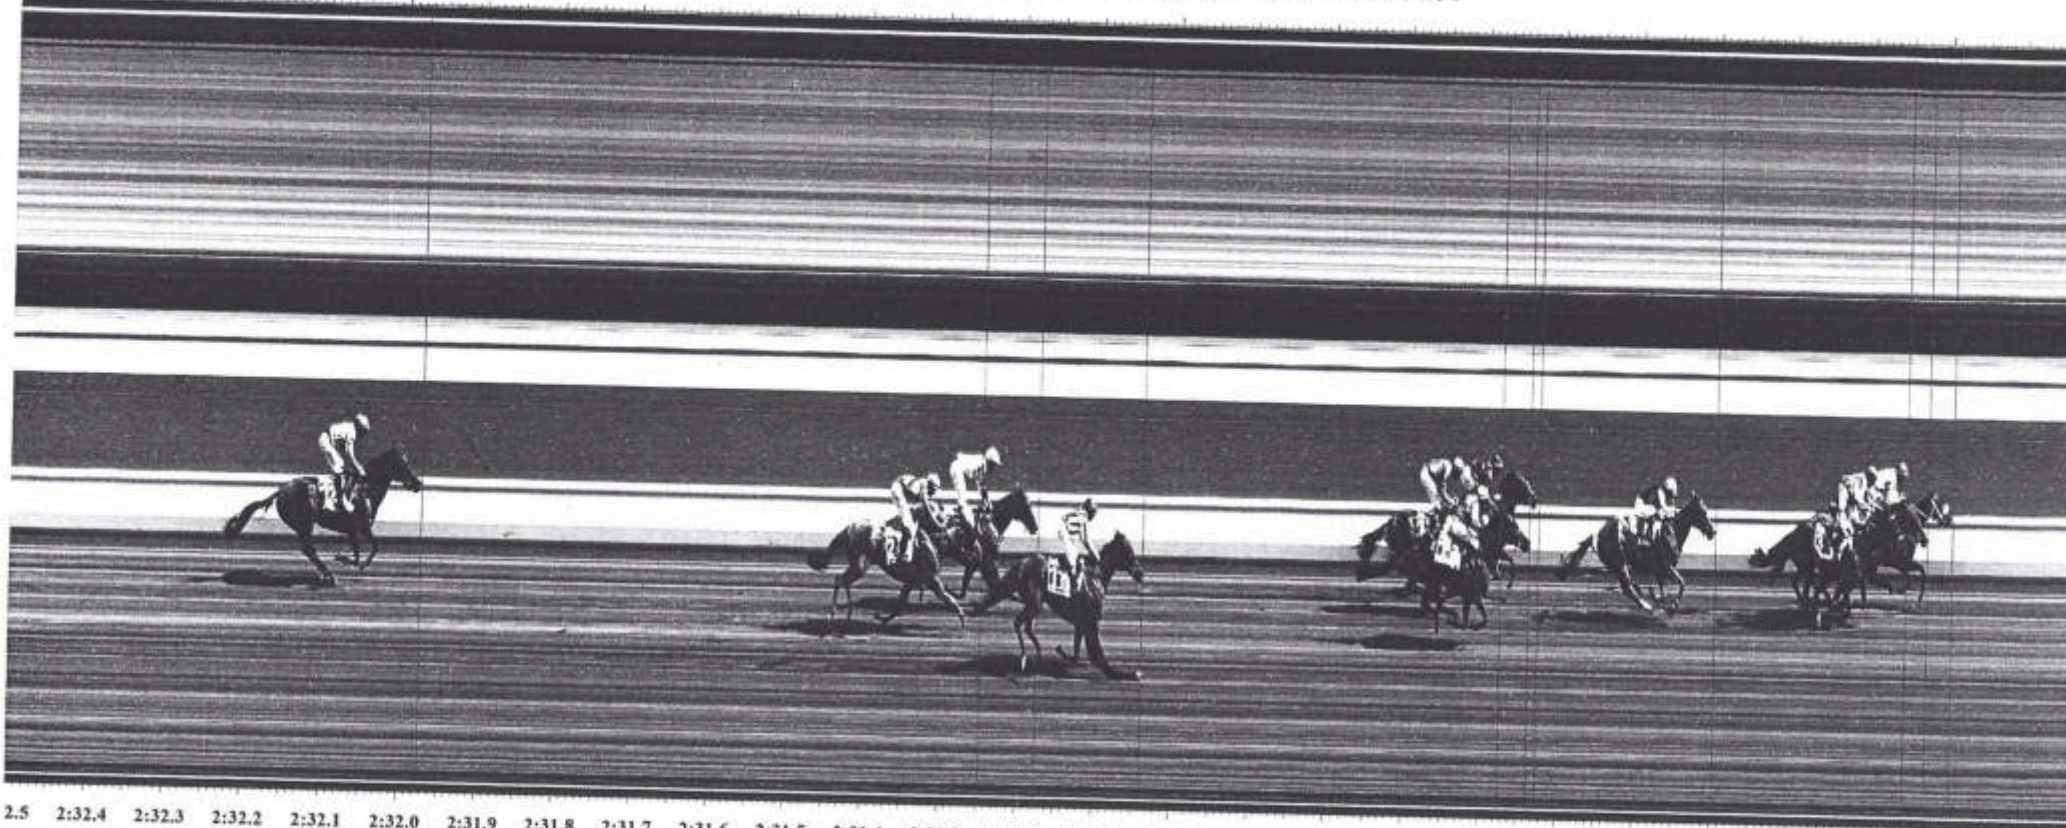

Camera : Scan'O'Vision STAR
 Start : 15.08.2020 14:38:08.6129
 Print : 15.08.2020 14:47:40
 Race ID : 20081503

S. Lello

Lw

VIRV

24

PREIS DER ZÜRCHER KANTONALBANK

2.5 2:32.4 2:32.3 2:32.2 2:32.1 2:32.0 2:31.9 2:31.8 2:31.7 2:31.6 2:31.5 2:31.4 2:31.3 2:31.2 2:31.1 2:31.0 2:30.9 2:30.8 2:30.7 2:30.6 2:30.5 2:30.4 2:30.3 2:30.2 2:30.1 2:30.0 2:29.9