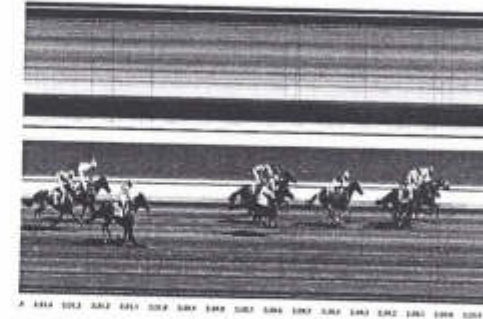

Camera : Scan'O'Vision STAR
Start : 15.08.2020 15:07:36.1010
Print : 15.08.2020 15:17:07
Race ID : 20081504

S. dello

Li

VIRV