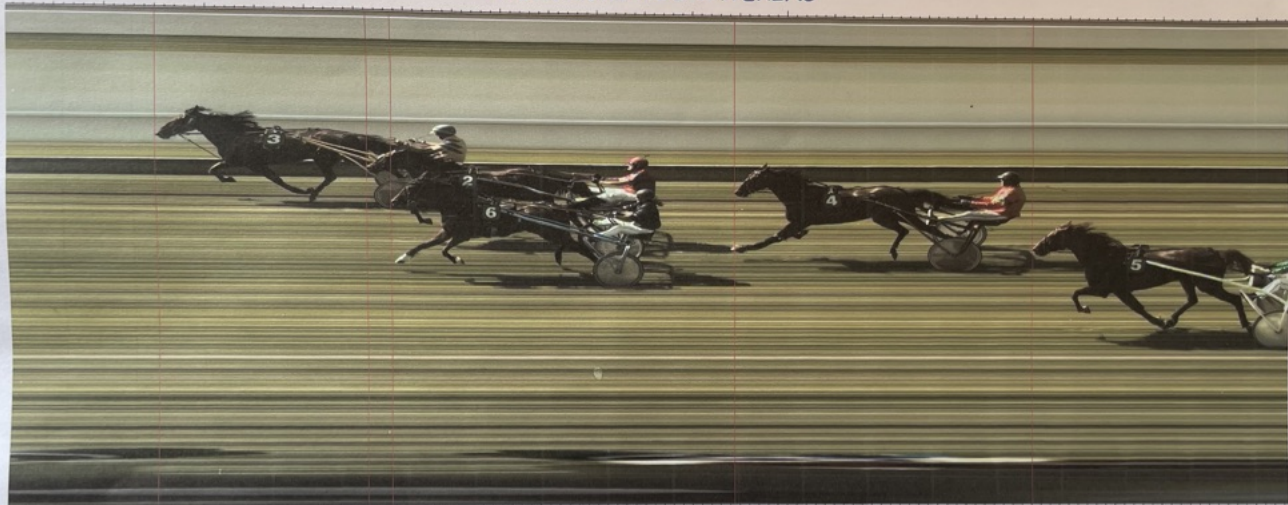

FRAUENFELD

INTERREGIOMAT S.A. CHAM, GENÈVE

T. Boms

HK

Camera : Scan'O'Vision STAR
 Start : 19.06.2022 15:59:51.2010
 Print : 19.06.2022 16:02:52
 Race ID : 22061908

Rg

PREIS COMPASS CATERING

3.4 2:16.3 2:16.4 2:16.5 2:16.6 2:16.7 2:16.8 2:16.9 2:17.0 2:17.1 2:17.2 2:17.3 2:17.4 2:17.5