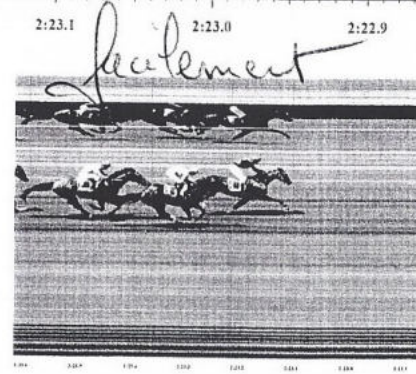

Camera : Scan'O'Vision STAR
Start : 23.06.2022 13:08:01.3874
Print : 23.06.2022 13:12:37
Race ID : 22062303