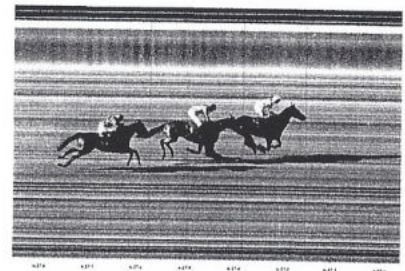

INSTITUT EQUESTRE NATIONAL AVANCHES

Camera : Scan'O'Vision STAR

Start : 04.09.2022 17:35:20.8023

Print : 04.09.2022 17:46:37

Race ID : 22090409