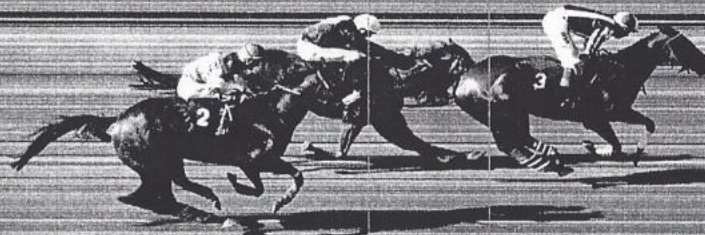

AARAU

INSTITUT EQUESTRE NATIONAL WENCHES

[Handwritten signature]

[Handwritten signature]

Camera : Scan'O'Vision STAR
 Start : 04.09.2022 15:50:05.9015
 Print : 04.09.2022 15:56:11
 Race ID : 22090406

R+

5:18.5 5:18.4 5:18.3 5:18.2 5:18.1 5:18.0 5:17.9 5:17.8 5:17.7 5:17.6 5:17.5 5:17.4 5:17.3 5:17.2