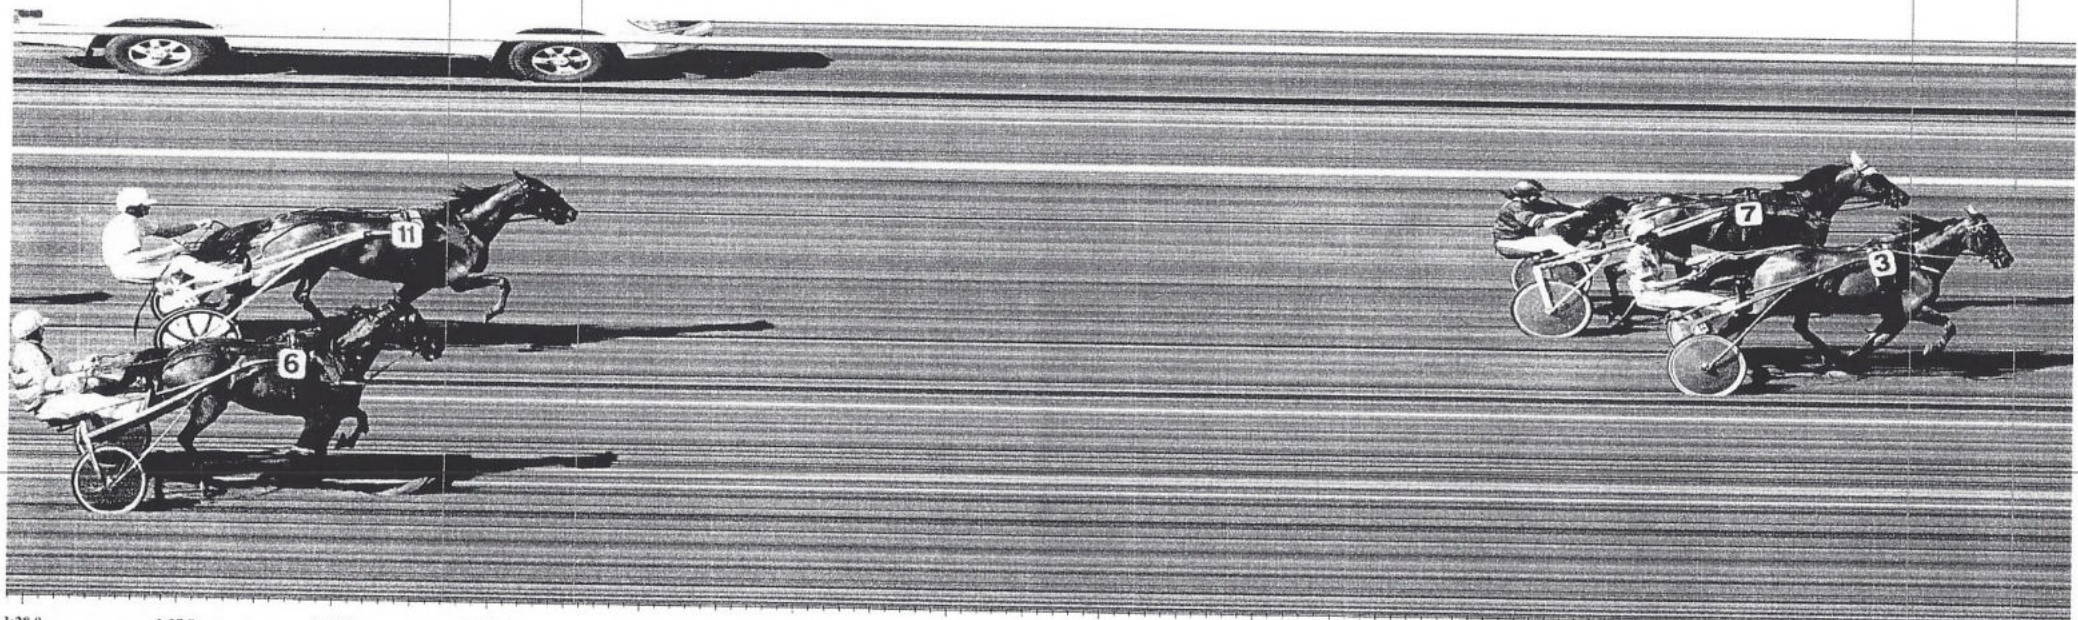

AARAU

S. Lalle M. K...g

INSTITUT EQUESTRE NATIONAL AVANCHES

Camera : Scan'O'Vision STAR
 Start : 04.09.2022 15:20:07.4170
 Print : 04.09.2022 15:27:16
 Race ID : 22090405

86

3:28.0 3:27.9 3:27.8 3:27.7 3:27.6 3:27.5 3:27.4 3:27.3 3:27.2 3:27.1 3:27.0 3:26.9 3:26.8 3:26.7