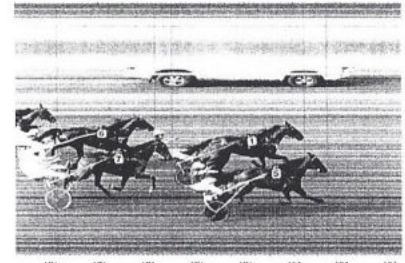

[Handwritten signature]

[Handwritten signature]

Camera : Scan'O'Vision STAR
Start : 04.09.2022 17:04:14.2015
Print : 04.09.2022 17:15:22
Race ID : 22090408