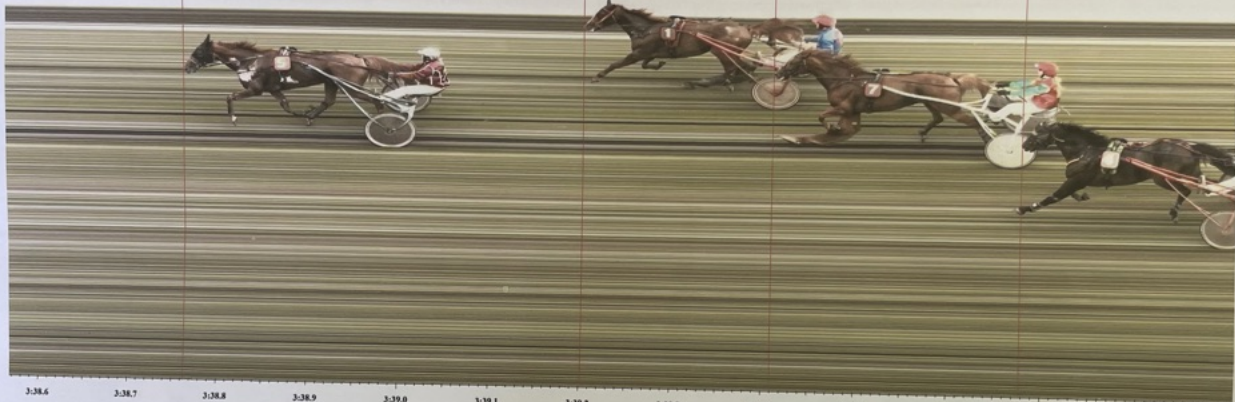

MAIENFELD

J. Boma

L. W.

Camera : Scan'O'Vision STAR
 Start : 02.10.2022 11:32:08.0007
 Print : 02.10.2022 11:38:12
 Race ID : 22100201

R2

PREIS DES KANTONS ST. GALLEN

3:38.6 3:38.7 3:38.8 3:38.9 3:39.0 3:39.1 3:39.2 3:39.3 3:39.4 3:39.5 3:39.6 3:39.7 3:39.8 3:3

INSTITUT EQUESTRE NATIONAL d'ÉCHECS

[Handwritten signature]

Camera : Scan'O'Vision STAR

Start : 02.10.2022 12:03:10.5014

Print : 02.10.2022 12:09:00

Race ID : 22100202

[Handwritten signature]

K'S