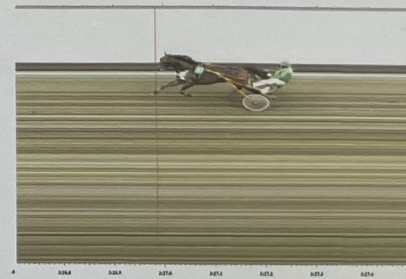

INSTITUT EQUESTRE NATIONAL AVENCHES

Camera : Scan'O'Vision STAR

Start : 02.10.2022 14:17:41.7056

Print : 02.10.2022 14:22:42

Race ID : 22100205