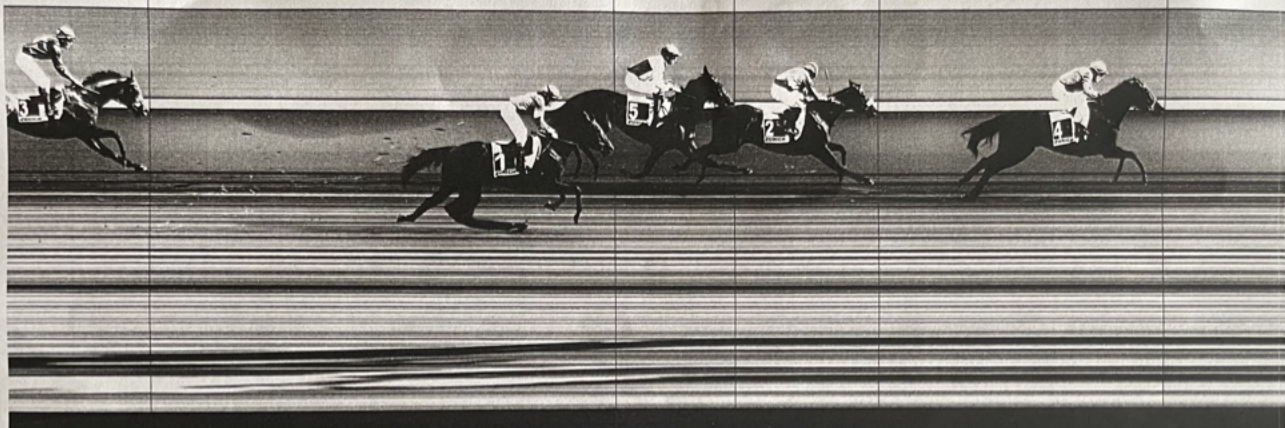

DIELSDORF

INSTITUT EQUESTRE NATIONAL - BRUXELLES

A. Boms

Liw

Camera : Scan'O'Vision STAR
 Start : 23.10.2022 14:04:58.8014
 Print : 23.10.2022 14:09:41
 Race ID : 22102303

R4

41. ST. LEGER - ST. LEGER CLUB

3:39.9 3:39.8 3:39.7 3:39.6 3:39.5 3:39.4 3:39.3 3:39.2 3:39.1 3:39.0 3:38.9 3:38.8 3:38.7 3:38.6