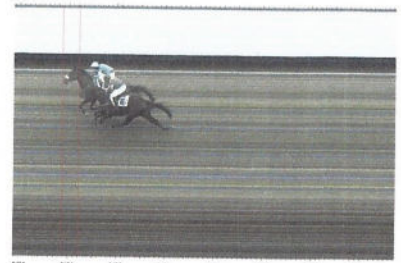

INSTITUT EQUESTRE NATIONAL AVANCHES

Camera : Scan'O'Vision STAR
Start : 15.10.2023 15:50:17.1006
Print : 15.10.2023 15:57:14
Race ID : 23101508