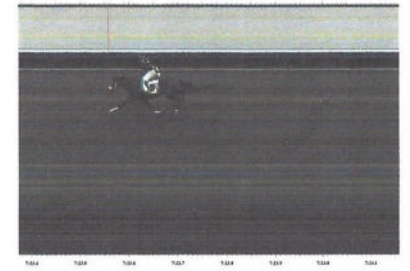

INSTITUT EQUESTRE NATIONAL AVENCHES

Camera : Scan'O'Vision STAR

Start : 15.10.2023 16:37:01.9014

Print : 15.10.2023 16:46:15

Race ID : 23101509